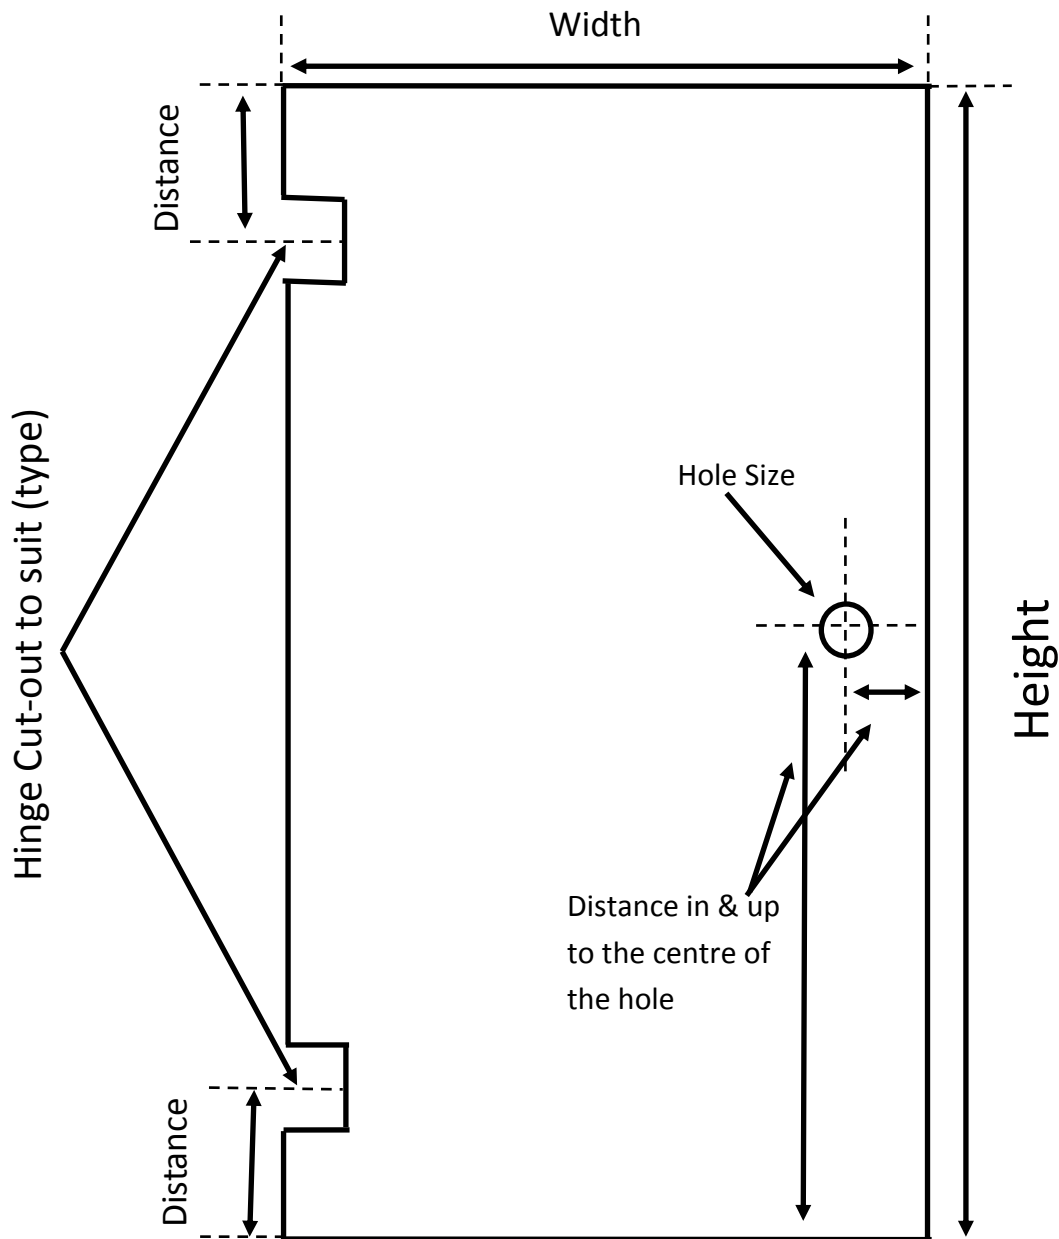

Highland Glass

HOW TO ORDER YOUR GLASS

Highland Glass

HOW TO ORDER YOUR GLASS

Plan View

46 BERRIMA ROAD, MOSS VALE NSW 2577
PHONE (02) 4869 4444 | FAX (02) 4869 4400
sales@highlandglass.com.au | www.highlandglass.com.au