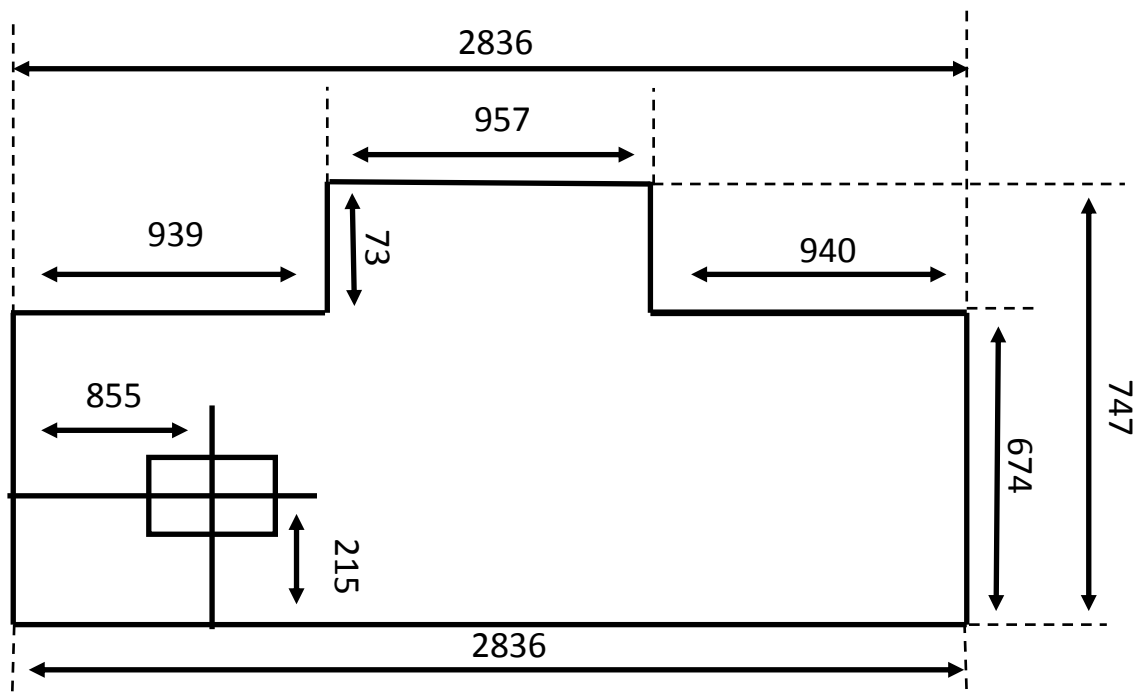

Highland Glass

HOW TO ORDER YOUR GLASS

46 BERRIMA ROAD, MOSS VALE NSW 2577
PHONE (02) 4869 4444 | FAX (02) 4869 4400
sales@highlandglass.com.au | www.highlandglass.com.au